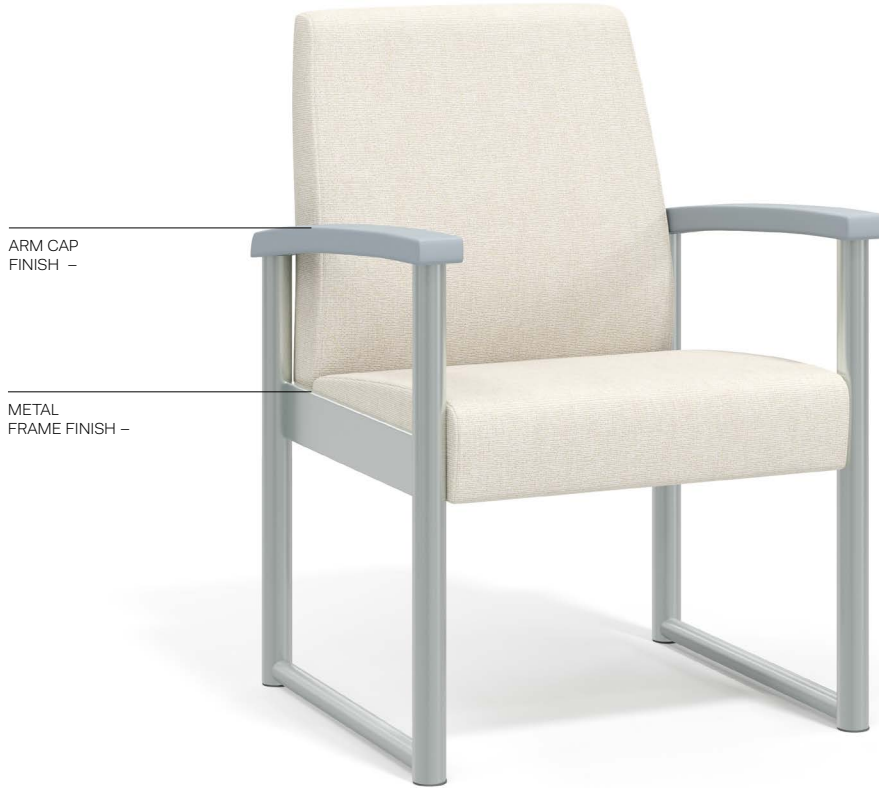

Oasis

Metal Seating Collection

When ordering this product, specification codes must be added to unit Model Number, as shown below.

NOTE: Upholstery and/or additional options must be specified separately.

S
I
S
E
O

MODEL
NUMBER -

METAL
FRAME FINISH -

ARM CAP
FINISHES -

SW6501HD-OA-SS -MA

GM Gunmetal	Wood	Polyurethane
MB Metallic Beige	AR Aria	PB Black
SB Smooth Black	CL Candlelight	PG Grey
SS Smooth Silver	CN Chestnut	PT Taupe
TB Textured Black	CH Chocolate	
TN Textured Nickel	DV Dolce Vita	
	GR Grenada	
	HM Hard Rock Maple	
	HA Havana	
	PA Palomino	
	PE Pebble	
	SA Sand	
	WC White Chocolate